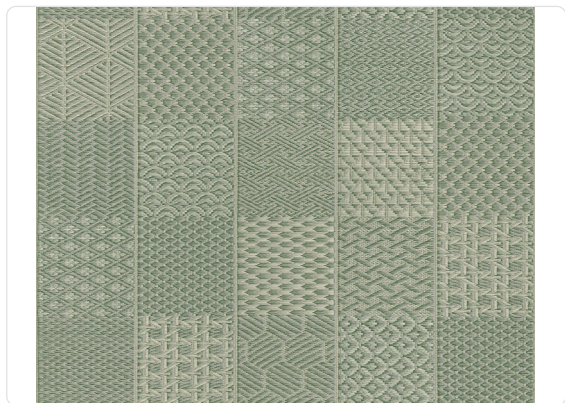

## Description

The collection focuses on Japan and its philosophy of furnishing. The inspiration for the designs and textures comes from tatami: the traditional hand-woven straw panels.

80,00 cm - 31.50 in

## Technical specifications

SKU	50485
Width	1,00 m - 3.28 ft
Length	10,05 m - 32.964 ft
Composition	HEAVY WEIGHT VINYL
Base Support	NON-WOVEN LONG FIBER
Sold by	ROLL
Repeat	80,00 cm - 31.50 in
Match	STRAIGHT MATCH
Vertical repeat	80,00 cm - 31.50 in
Fire rating	B-S2,D0
Strippability	STRIPPABLE
Paste	PASTE THE WALL
Recommended glue	JV ADHESJVE OR JV ADHESJVE CONTRACT SUPER STRONG
Washability	EXTRA WASHABLE

## Colors (6)

50480

50482

50483

50484

50481

50485