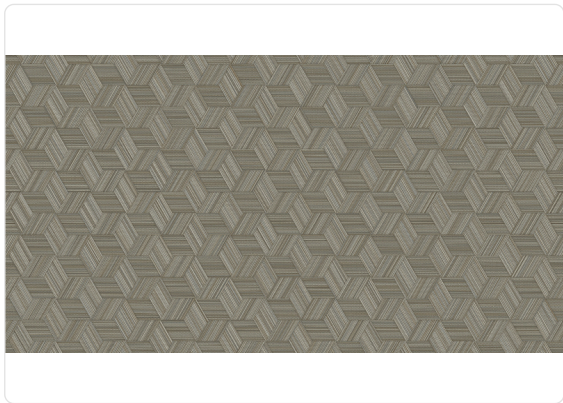

ESAGONO NEW JERSEY

Collection JWALL STRAW

Description

JWall Straw by Jannelli&Volpi is the quintessential material and technical collection. It has been specifically designed for the contract world and residential environments where projects require easy-to-apply wall coverings, high impact resistance, and excellent washability. These details are important requirements in high-traffic and long-lasting environments.

53,00 cm - 20.87 in

1,00 m - 3.28 ft

Technical specifications

SKU	50512
Width	1,00 m - 3.28 ft
Length	10,05 m - 32.964 ft
Composition	HEAVY WEIGHT VINYL
Base Support	NON-WOVEN LONG FIBER
Sold by	ROLL
Repeat	53,00 cm - 20.87 in
Match	STRAIGHT MATCH
Vertical repeat	53,00 cm - 20.87 in
Fire rating	B-S2,D0
Strippability	STRIPPABLE
Paste	PASTE THE WALL
Recommended glue	JV ADHESJVE OR JV ADHESJVE CONTRACT SUPER STRONG
Washability	EXTRA WASHABLE

Colors (6)

50510

50511

50512

50513

50514

50515