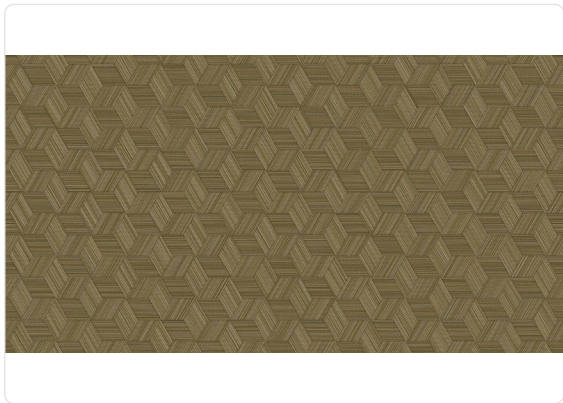

# ESAGONO NEW JERSEY

Collection JWALL STRAW

## Description

JWall Straw by Jannelli&Volpi is the quintessential material and technical collection. It has been specifically designed for the contract world and residential environments where projects require easy-to-apply wall coverings, high impact resistance, and excellent washability. These details are important requirements in high-traffic and long-lasting environments.

## Technical specifications

SKU	50513
Width	1,00 m - 3.28 ft
Length	10,05 m - 32.964 ft
Composition	HEAVY WEIGHT VINYL
Base Support	NON-WOVEN LONG FIBER
Sold by	ROLL
Repeat	53,00 cm - 20.87 in
Match	STRAIGHT MATCH
Vertical repeat	53,00 cm - 20.87 in
Fire rating	B-S2,D0
Strippability	STRIPPABLE
Paste	PASTE THE WALL
Recommended glue	JV ADHESJVE OR JV ADHESJVE CONTRACT SUPER STRONG
Washability	EXTRA WASHABLE

## Colors (6)

50510

50511

50512

50513

50514

50515