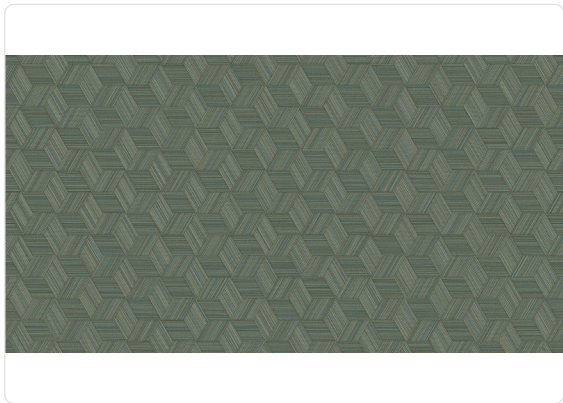

ESAGONO NEW JERSEY

Collection JWALL STRAW

Description

JWall Straw by Jannelli&Volpi is the quintessential material and technical collection. It has been specifically designed for the contract world and residential environments where projects require easy-to-apply wall coverings, high impact resistance, and excellent washability. These details are important requirements in high-traffic and long-lasting environments.

53,00 cm - 20.87 in

1,00 m - 3.28 ft

Technical specifications

SKU	50514
Width	1,00 m - 3.28 ft
Length	10,05 m - 32.964 ft
Composition	HEAVY WEIGHT VINYL
Base Support	NON-WOVEN LONG FIBER
Sold by	ROLL
Repeat	53,00 cm - 20.87 in
Match	STRAIGHT MATCH
Vertical repeat	53,00 cm - 20.87 in
Fire rating	B-S2,D0
Strippability	STRIPPABLE
Paste	PASTE THE WALL
Recommended glue	JV ADHESJVE OR JV ADHESJVE CONTRACT SUPER STRONG
Washability	EXTRA WASHABLE

Colors (6)

50510

50511

50512

50513

50514

50515