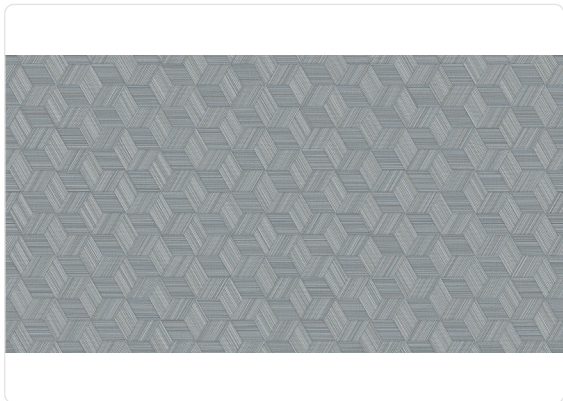

# ESAGONO NEW JERSEY

Collection JWALL STRAW

## Description

JWall Straw by Jannelli&Volpi is the quintessential material and technical collection. It has been specifically designed for the contract world and residential environments where projects require easy-to-apply wall coverings, high impact resistance, and excellent washability. These details are important requirements in high-traffic and long-lasting environments.

## Technical specifications

SKU	50515
Width	1,00 m - 3.28 ft
Length	10,05 m - 32.964 ft
Composition	HEAVY WEIGHT VINYL
Base Support	NON-WOVEN LONG FIBER
Sold by	ROLL
Repeat	53,00 cm - 20.87 in
Match	STRAIGHT MATCH
Vertical repeat	53,00 cm - 20.87 in
Fire rating	B-S2,D0
Strippability	STRIPPABLE
Paste	PASTE THE WALL
Recommended glue	JV ADHESJVE OR JV ADHESJVE CONTRACT SUPER STRONG
Washability	EXTRA WASHABLE

## Colors (6)

50510

50511

50512

50513

50514

50515