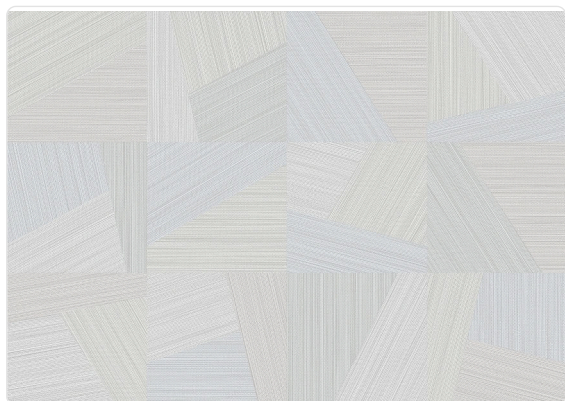

## Description

JWall Straw by Jannelli&Volpi is the quintessential material and technical collection. It has been specifically designed for the contract world and residential environments where projects require easy-to-apply wall coverings, high impact resistance, and excellent washability. These details are important requirements in high-traffic and long-lasting environments.

## Technical specifications

SKU	50520
Width	1,00 m - 3.28 ft
Length	10,05 m - 32.964 ft
Composition	HEAVY WEIGHT VINYL
Base Support	NON-WOVEN LONG FIBER
Sold by	ROLL
Repeat	70,00 cm - 27.56 in
Match	STRAIGHT MATCH
Vertical repeat	70,00 cm - 27.56 in
Fire rating	B-S2,D0
Strippability	STRIPPABLE
Paste	PASTE THE WALL
Recommended glue	JV ADHESJVE OR JV ADHESJVE CONTRACT SUPER STRONG
Washability	EXTRA WASHABLE

## Colors (6)

50520

50521

50522

50523

50524

50525