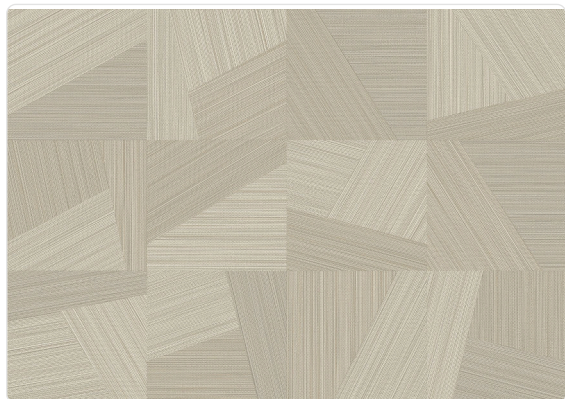

# PATCHWORK TAHITI

Collection JWALL STRAW

## Description

JWall Straw by Jannelli&Volpi is the quintessential material and technical collection. It has been specifically designed for the contract world and residential environments where projects require easy-to-apply wall coverings, high impact resistance, and excellent washability. These details are important requirements in high-traffic and long-lasting environments.

## Technical specifications

SKU	50521
Width	1,00 m - 3.28 ft
Length	10,05 m - 32.964 ft
Composition	HEAVY WEIGHT VINYL
Base Support	NON-WOVEN LONG FIBER
Sold by	ROLL
Repeat	70,00 cm - 27.56 in
Match	STRAIGHT MATCH
Vertical repeat	70,00 cm - 27.56 in
Fire rating	B-S2,D0
Strippability	STRIPPABLE
Paste	PASTE THE WALL
Recommended glue	JV ADHESJVE OR JV ADHESJVE CONTRACT SUPER STRONG
Washability	EXTRA WASHABLE

## Colors (6)

50520

50521

50522

50523

50524

50525