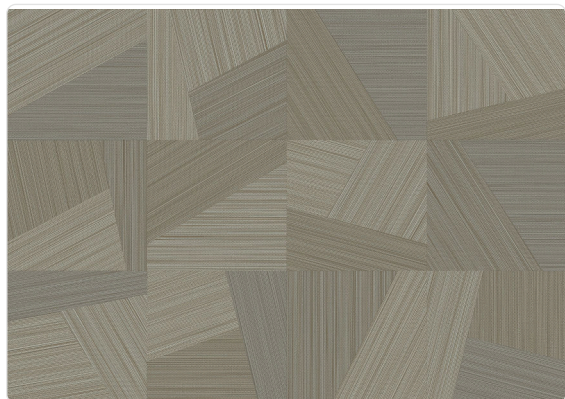

# PATCHWORK TAHITI

Collection JWALL STRAW

## Description

JWall Straw by Jannelli&Volpi is the quintessential material and technical collection. It has been specifically designed for the contract world and residential environments where projects require easy-to-apply wall coverings, high impact resistance, and excellent washability. These details are important requirements in high-traffic and long-lasting environments.

## Technical specifications

SKU	50522
Width	1,00 m - 3.28 ft
Length	10,05 m - 32.964 ft
Composition	HEAVY WEIGHT VINYL
Base Support	NON-WOVEN LONG FIBER
Sold by	ROLL
Repeat	70,00 cm - 27.56 in
Match	STRAIGHT MATCH
Vertical repeat	70,00 cm - 27.56 in
Fire rating	B-S2,D0
Strippability	STRIPPABLE
Paste	PASTE THE WALL
Recommended glue	JV ADHESJVE OR JV ADHESJVE CONTRACT SUPER STRONG
Washability	EXTRA WASHABLE

## Colors (6)

50520

50521

50522

50523

50524

50525