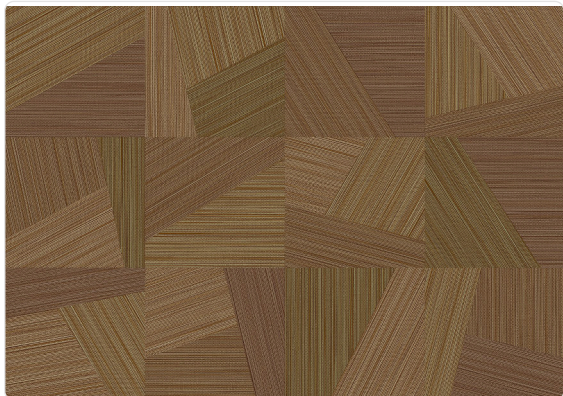

PATCHWORK TAHITI

Collection JWALL STRAW

Description

JWall Straw by Jannelli&Volpi is the quintessential material and technical collection. It has been specifically designed for the contract world and residential environments where projects require easy-to-apply wall coverings, high impact resistance, and excellent washability. These details are important requirements in high-traffic and long-lasting environments.

70,00 cm - 27.56 in

1,00 m - 3.28 ft

Technical specifications

SKU	50523
Width	1,00 m - 3.28 ft
Length	10,05 m - 32.964 ft
Composition	HEAVY WEIGHT VINYL
Base Support	NON-WOVEN LONG FIBER
Sold by	ROLL
Repeat	70,00 cm - 27.56 in
Match	STRAIGHT MATCH
Vertical repeat	70,00 cm - 27.56 in
Fire rating	B-S2,D0
Strippability	STRIPPABLE
Paste	PASTE THE WALL
Recommended glue	JV ADHESJVE OR JV ADHESJVE CONTRACT SUPER STRONG
Washability	EXTRA WASHABLE

Colors (6)

50520

50521

50522

50523

50524

50525