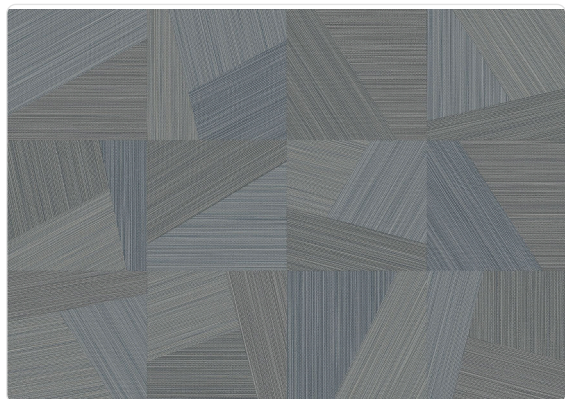

## Description

JWall Straw by Jannelli&Volpi is the quintessential material and technical collection. It has been specifically designed for the contract world and residential environments where projects require easy-to-apply wall coverings, high impact resistance, and excellent washability. These details are important requirements in high-traffic and long-lasting environments.

## Technical specifications

|                  |   |
|------------------|---|
| SKU              | 50525   |
| Width            | 1,00 m - 3.28 ft                                    |
| Length           | 10,05 m - 32.964 ft                                 |
| Composition      | HEAVY WEIGHT VINYL                                  |
| Base Support     | NON-WOVEN LONG FIBER                                |
| Sold by          | ROLL  |
| Repeat           | 70,00 cm - 27.56 in                                 |
| Match            | STRAIGHT MATCH                                      |
| Vertical repeat  | 70,00 cm - 27.56 in                                 |
| Fire rating      | B-S2,D0   |
| Strippability    | STRIPPABLE  |
| Paste            | PASTE THE WALL                                      |
| Recommended glue | JV ADHESJVE OR JV ADHESJVE<br>CONTRACT SUPER STRONG |
| Washability      | EXTRA WASHABLE                                      |

## Colors (6)

50520

50521

50522

50523

50524

50525